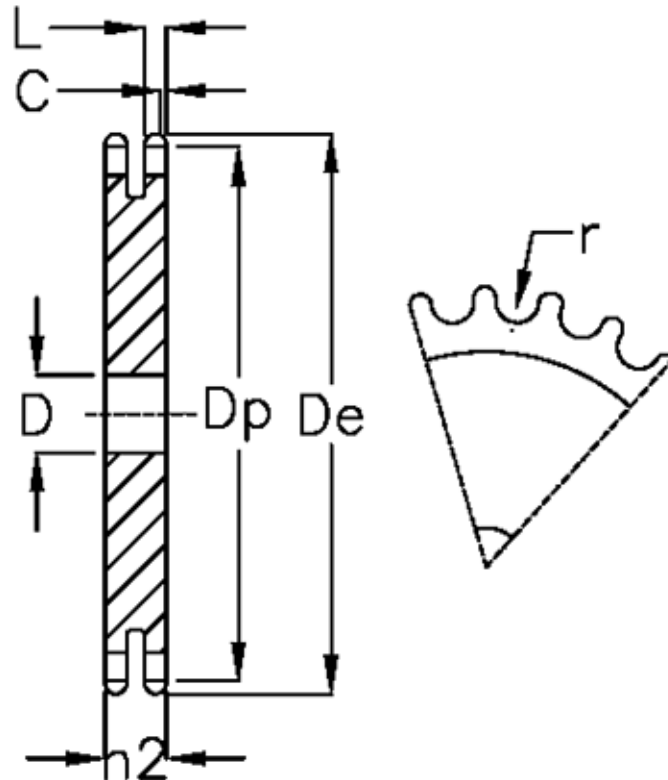

Article number: 616022005041

Description: Plate wheel 08 B-2 Z=41 duplex

Measures

C = 1
D = 20
De = 171.4
Dp = 165.91
For chain size = 1/2 x 5/16
For chain type = 08 B-2
h2 = 21
L = 7

Number of teeth = 41
r = 8.51